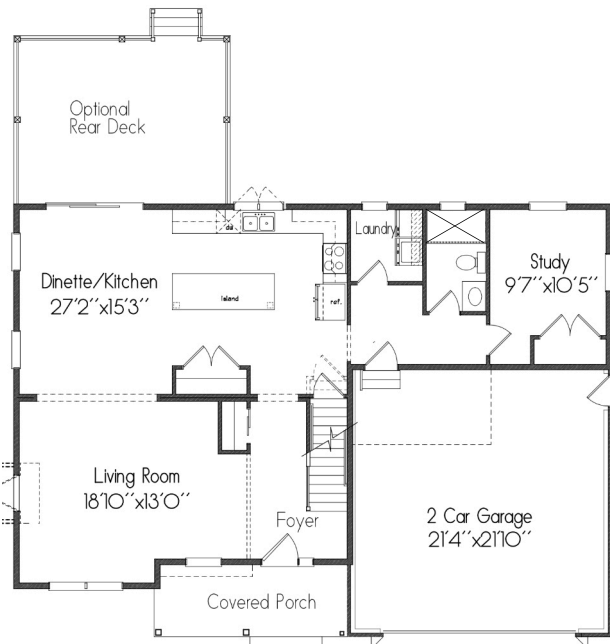

# CHAPEL

## — HEIGHTS —

The  
**LILY**  
MODEL

2 Story  
4 Beds  
3 Baths  
2,042 - 2,281 sqft  
Basement

**FIRST**

**SECOND**

**VINELANDNEWCONSTRUCTION.COM**

All dimensions and details are approximate, subject to field variations and may differ depending on elevation purchased. Artist's renderings may include optional features. Subject to errors and omissions. Details shown may vary depending on the elevation and options chosen. Optional features are shown on the floor plans. Equal housing opportunity. 