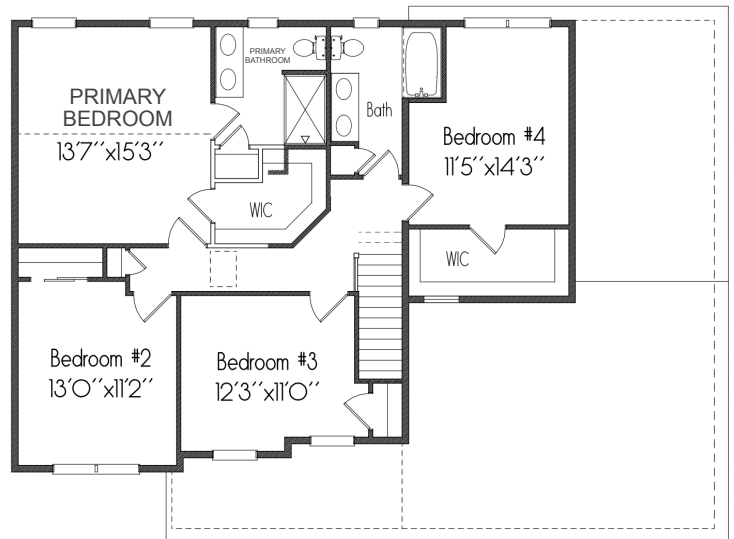

# CHAPEL

## — HEIGHTS —

The  
**LILY**  
MODEL

2 Story  
4 Beds  
3 Baths  
2,042 - 2,281 sqft  
Basement

**FIRST**

**SECOND**

**VINELANDNEWCONSTRUCTION.COM**

All dimensions and details are approximate, subject to field variations and may differ depending on elevation purchased. Artist's renderings may include optional features. Subject to errors and omissions. Details shown may vary depending on the elevation and options chosen. Optional features are shown on the floor plans. Equal housing opportunity. 