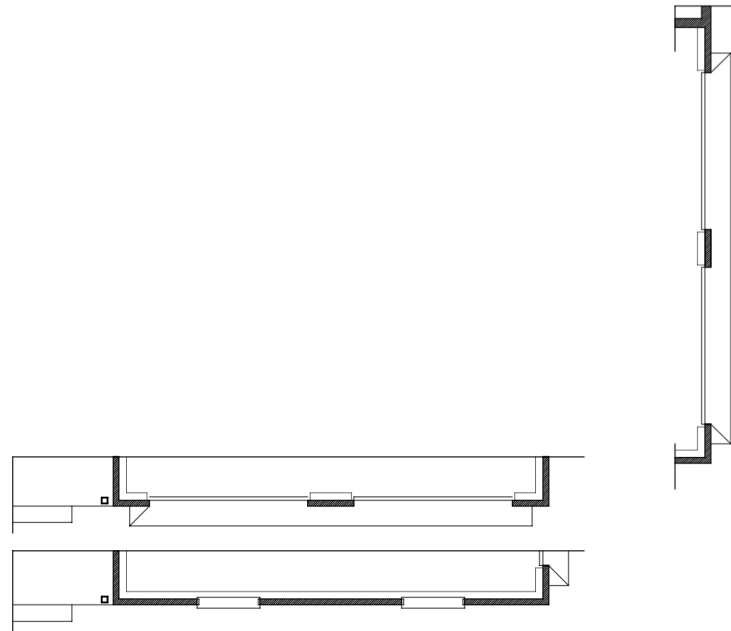

CHAPEL

— HEIGHTS —

STRUCTURAL OPTIONS

Side Car Garage Entry Opt.

VINELANDNEWCONSTRUCTION.COM

All dimensions and details are approximate, subject to field variations and may differ depending on elevation purchased. Artist's renderings may include optional features. Subject to errors and omissions. Details shown may vary depending on the elevation and options chosen. Optional features are shown on the floor plans. Equal housing opportunity.

© Copyright 2024 JK Realty Group.